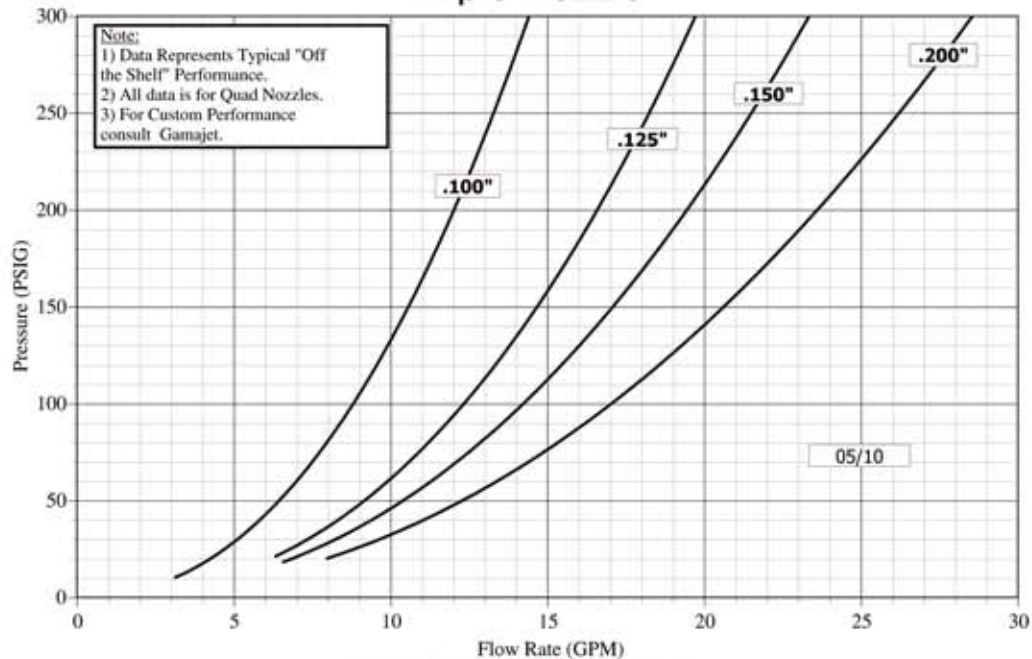

GAMAJET®

Gamajet AlphaFP Product Data Performance Characteristics

CLEANING SYSTEMS, INC.

Gamajet AlphaFP - Pressure vs. Flow Rate

Dual Nozzle

Gamajet AlphaFP - Pressure vs. Flow Rate

Triple Nozzle

1-877-426-2538

Performance Characteristics • Page 2

Flow Rate vs. Cycle Time

Dual Nozzle

1-877-426-2538

1-877-GAMAJET

604 Jeffers Circle • Exton PA 19341 • Telephone: (610) 408-9940

Fax: (610) 408-9945 • e-mail: sales@gamajet.com • Visit our web site at www.gamajet.com