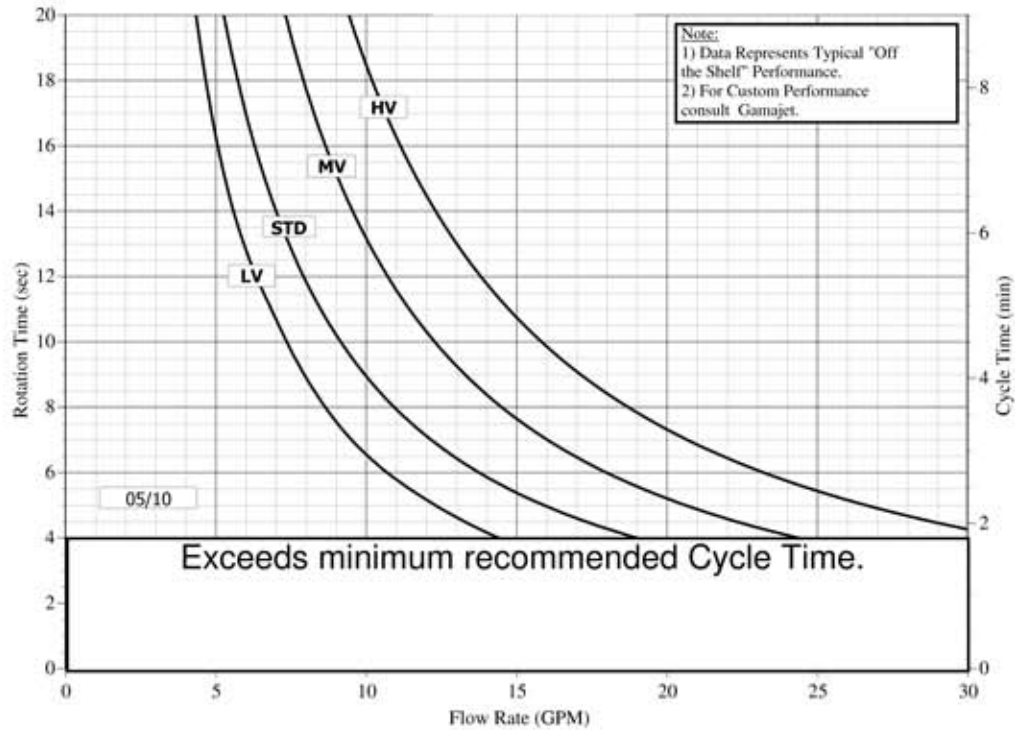

Performance Characteristics • Page 2

Flow Rate vs. Cycle Time

Dual Nozzle

1-877-426-2538

1-877-GAMAJET

604 Jeffers Circle • Exton PA 19341 • Telephone: (610) 408-9940

Fax: (610) 408-9945 • e-mail: sales@gamajet.com • Visit our web site at www.gamajet.com