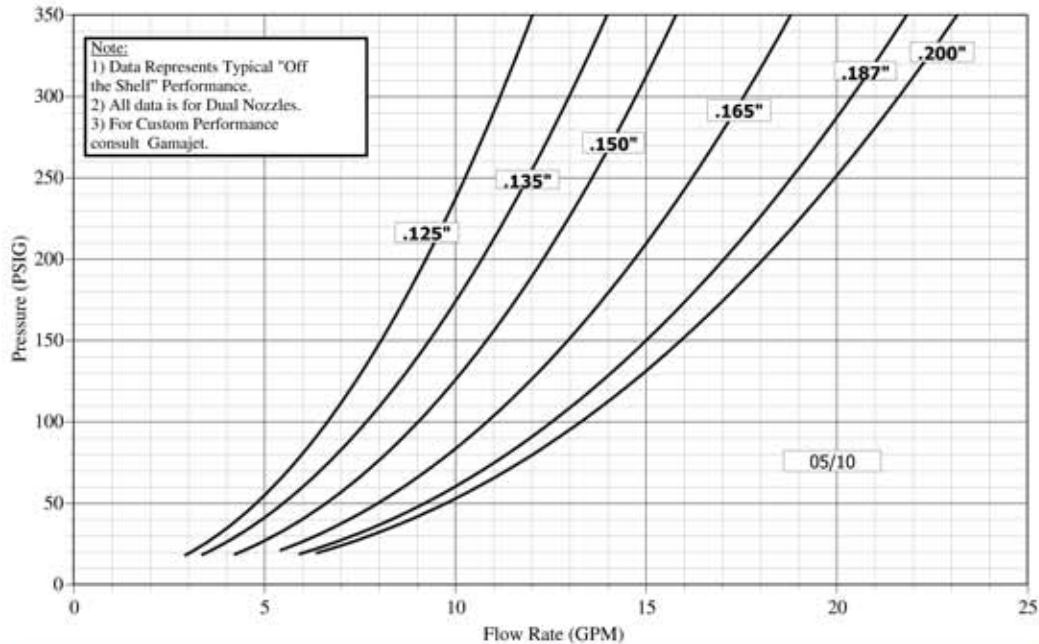

GAMAJET®

Gamajet AlphaFP Product Data Performance Characteristics

CLEANING SYSTEMS, INC.

Gamajet AlphaFP - Pressure vs. Flow Rate

Dual Nozzle